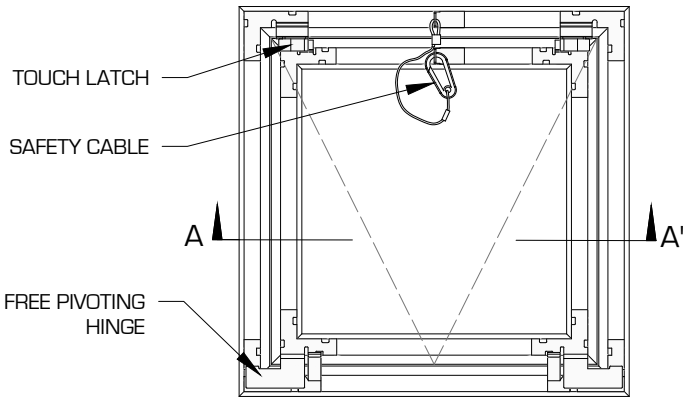

FRONT VIEW

REAR VIEW

STANDARD FEATURES

- Rear-mount frame
- For openings in 1/2" (12.7 mm) or 5/8" (15.9 mm) drywall walls and ceiling
- Concealed aluminum frame, hardware and mechanical touch latch
- Factory installed moisture/ mold resistant drywall inlay
- Frame acts as finishing bead
- 1/16" perimeter gap
- Virtually invisible finishing
- Air tight with EPDM rubber perimeter gasket
- Superior acoustics with air tight seal and mass of drywall inlay
- Fully removable door leaf
- Free-pivot hinge and safety cable

Standard Sizes

(Custom sizes available upon request)

Access Panel Size (Clear Opening)		Weight	
Inch	mm	lbs-1/2"	lbs-5/8"
6 x 6"	152 x 152mm	1.9	2.1
8 x 8"	203 x 203mm	2.4	2.8
10 x 10"	254 x 254mm	3.0	3.7
12 x 12"	305 x 305mm	3.7	4.6
14 x 14"	356 x 356mm	4.4	5.7
16 x 16"	406 x 406mm	5.2	6.9
18 x 18"	457 x 457mm	6.1	8.2
20 x 20"	508 x 508mm	7.1	9.7
24 x 24"	610 x 610mm	9.3	12.8
24 x 36"	610 x 914mm	12.7	18.1

BUY DIRECT from BAUCO for best pricing and shortest lead time.

Size
 _____ " Width(X) x _____ " Length(Y)

Thickness
 1/2"
 5/8"

Application
 Wall
 Ceiling

Latch Options
 (Standard) Mechanical Touch Latch
 Slotted Cam
 Torx Cam
 Keyed Lock