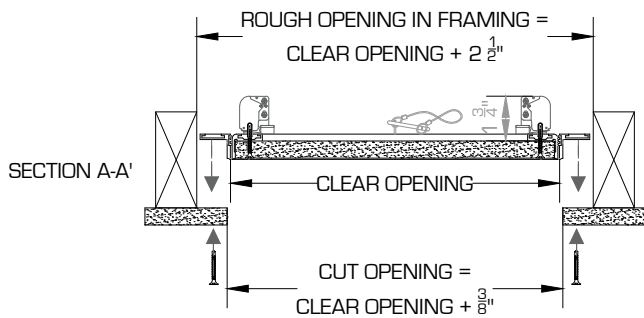

FRONT VIEW

REAR VIEW

STANDARD FEATURES

- Rear-mount frame
- For openings in 1/2" (12.7 mm) or 5/8" (15.9 mm) drywall walls and ceiling
- Concealed aluminum frame, hardware and mechanical touch latch
- Factory installed moisture/ mold resistant drywall inlay
- Frame acts as finishing bead
- 1/16" perimeter gap
- Virtually invisible finishing
- Air tight with EPDM rubber perimeter gasket
- Superior acoustics with air tight seal and mass of drywall inlay
- Fully removable door leaf
- Free-pivot hinge and safety cable

Standard Sizes

(Custom sizes available upon request)

Access Panel Size (Clear Opening)		Weight	
Inch	mm	lbs-1/2"	lbs-5/8"
6 x 6"	152 x 152mm	1.9	2.1
8 x 8"	203 x 203mm	2.4	2.8
10 x 10"	254 x 254mm	3.0	3.7
12 x 12"	305 x 305mm	3.7	4.6
14 x 14"	356 x 356mm	4.4	5.7
16 x 16"	406 x 406mm	5.2	6.9
18 x 18"	457 x 457mm	6.1	8.2
20 x 20"	508 x 508mm	7.1	9.7
24 x 24"	610 x 610mm	9.3	12.8
24 x 36"	610 x 914mm	12.7	18.1

BUY DIRECT from BAUCO for best pricing and shortest lead time.

Size
 _____ " Width(X) x _____ " Length(Y)

Thickness
 1/2"
 5/8"

Application
 Wall
 Ceiling

Latch Options
 (Standard) Mechanical Touch Latch
 Slotted Cam
 Torx Cam
 Keyed Lock